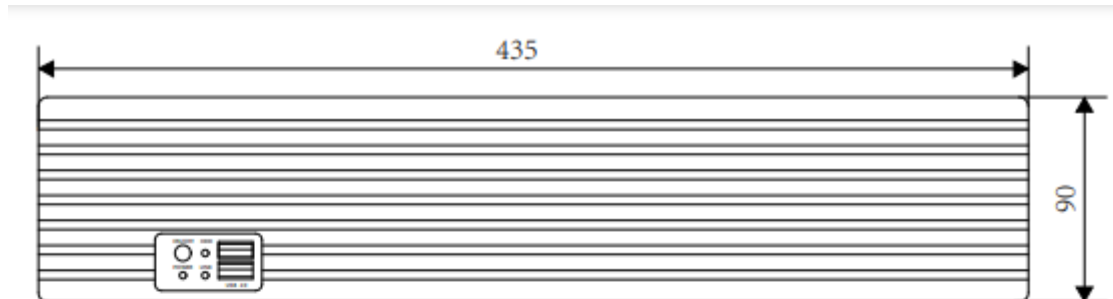

Dimensions

www.iid2secure.nl
Extra Benefits, Less Price
Finestrat,19, 03530 La Nucia, Alicante, Spain
© IID Secure Tech S.L.U. 2019

Heemdtedestraat 16 Amsterdam, Netherlands
Support@iid2secure.nl
+31614762425
Data Subject to change without notice