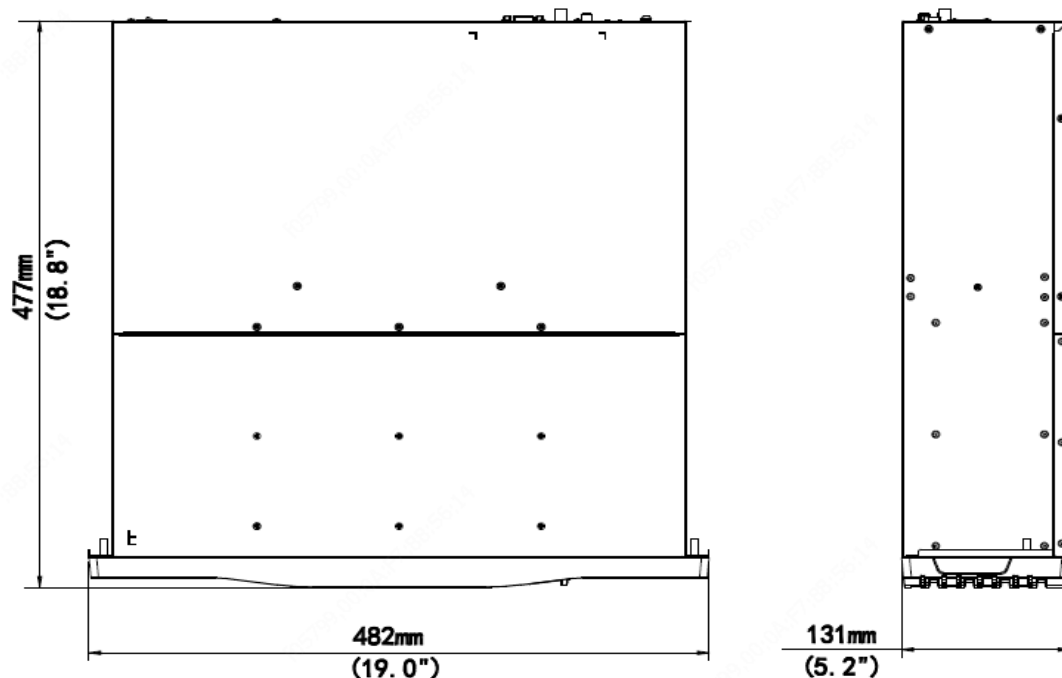

Specifications

Model	NVR32AN16-AMT	NVR64AN16-AMT
Video/Audio Input		
IP Video Input	32-ch	64-ch
Two-way Audio Input	1-ch, RCA	
Network		
Incoming Bandwidth	320Mbps	
Outgoing Bandwidth	320Mbps	
Remote Users	128	
Protocols	SNMP,P2P, UPnP, NTP, DHCP, PP.PoE	
Video/Audio Output		
HDMI/VGA Output	HDMI1/VGA: 1920x1080p/60Hz, 1920x1080p/50Hz, 1600x1200/60Hz, 1280x1024/60Hz, 1280x720/60Hz, 1024x768/60Hz HDMI2: 4K (3840x2160)/60Hz, 4K (3840x2160)/30Hz, 1920x1080p/60Hz, 1920x1080p/50Hz, 1600x1200/60Hz, 1280x1024/60Hz, 1280x720/60Hz, 1024x768/60Hz	
Recording Resolution	12MP/8MP/6MP/5MP/4MP/3MP/1080p/960p/720p/D1/2CIF/CIF	
Audio Output	1-ch, RCA	
Synchronous Playback	16-ch	
Corridor Mode Screen	3/4/5/7/9/10/12/16	
Decoding		
Decoding format	Ultra 265, H.265, H.264	
Live view/Playback	12MP/8MP/6MP/5MP/4MP/3MP/1080p/960p/720p/960H/D1/2CIF/CIF	
Capability	3 x 12MP@25, 4 x 4K@30, 8 x 4MP@30, 16 x 1080P@30, 32 x 960P@25, 36 x 720P@30, 64 x D1	
Hard Disk		
SATA	16 SATA interfaces	
Capacity	Up to 10TB for each HDD	
eSATA	1 eSATA interface	
Smart		
VCA Detection	Face detection, Intrusion detection, Cross line detection, Audio detection, Defocus detection, Scene change detection, Auto tracking	
VCA Search	Face search, Behavior search	
Statistical Analysis	People counting	

Dimensions

Rear Panel