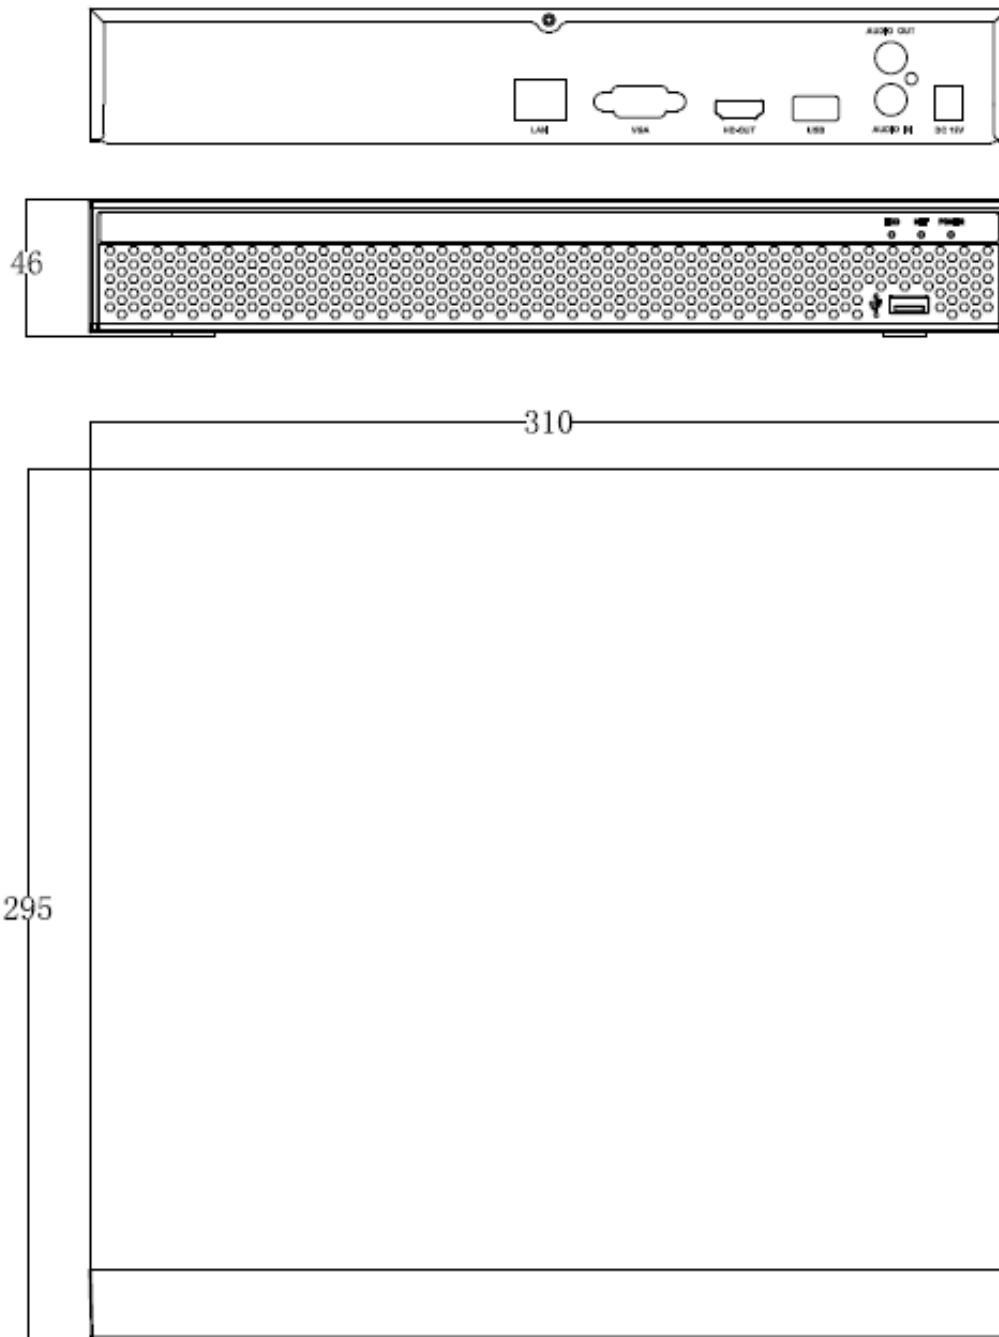

Dimensions

www.iid2secure.nl
Extra Benefits, Less Price
Finestrat,19, 03530 La Nucia, Alicante, Spain
© IID Secure Tech S.L.U. 2019

Heemdtedestraat 16 Amsterdam, Netherlands
Support@iid2secure.nl
+31614762425
Data Subject to change without notice