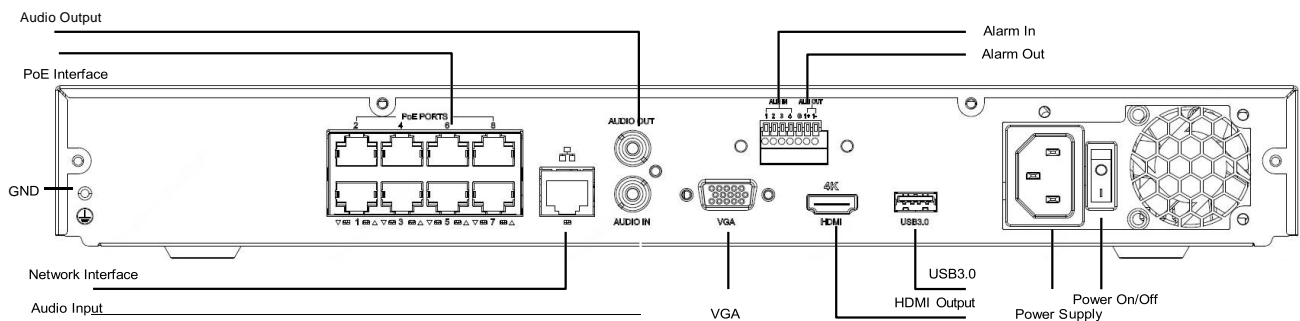

www.iid2secure.nl
Extra Benefits, Less Price
Finestrat,19, 03530 La Nucia, Alicante, Spain
© IID Secure Tech S.L.U. 2019

Heemtedestraat 16 Amsterdam, Netherlands
Support@iid2secure.nl
+31614762425
Data Subject to change without notice