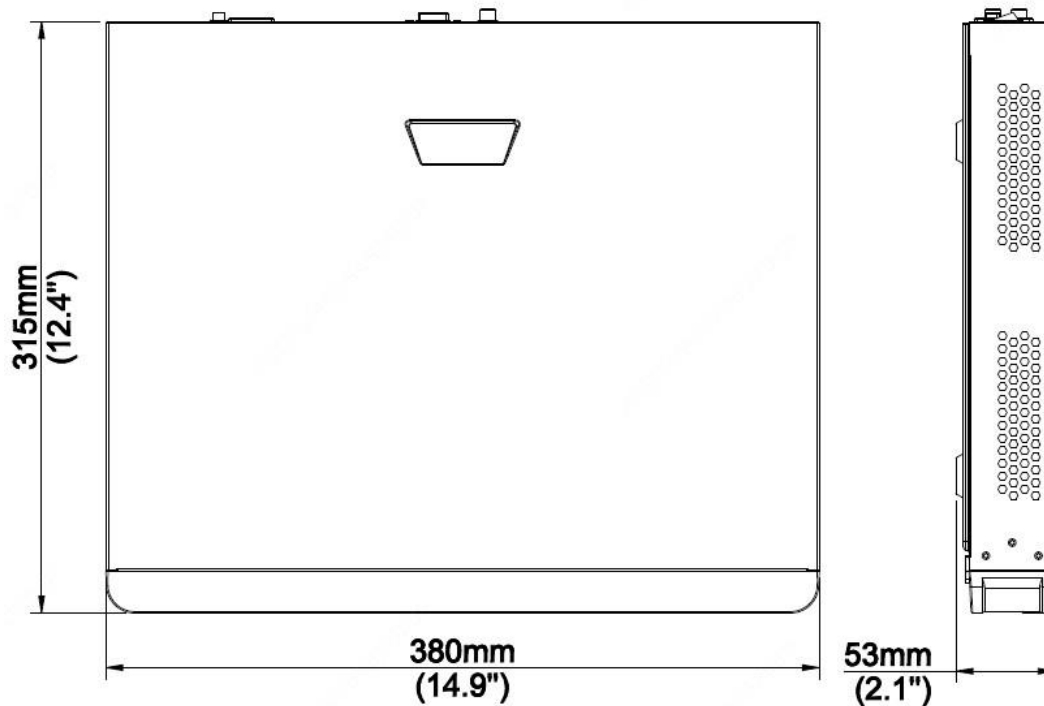

Dimensions

Rear Panel