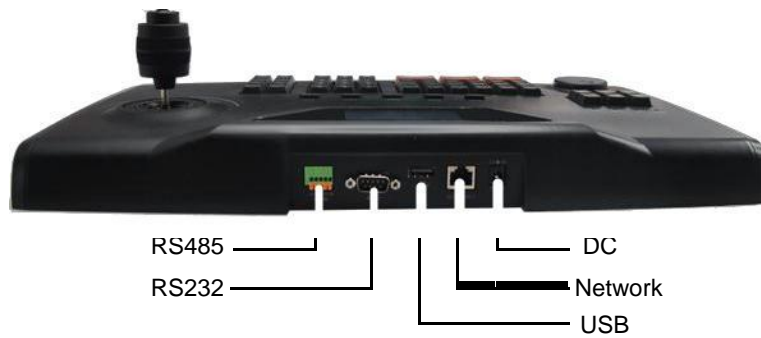

Interface figure