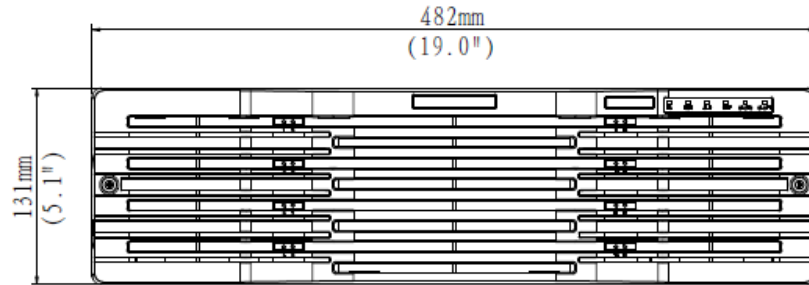

Dimensions

www.iid2secure.nl
Extra Benefits, Less Price
Finestrat,19, 03530 La Nucia, Alicante, Spain
© IID Secure Tech S.L.U. 2019

Heemdtedestraat 16 Amsterdam, Netherlands
Support@iid2secure.nl
+31614762425
Data Subject to change without notice