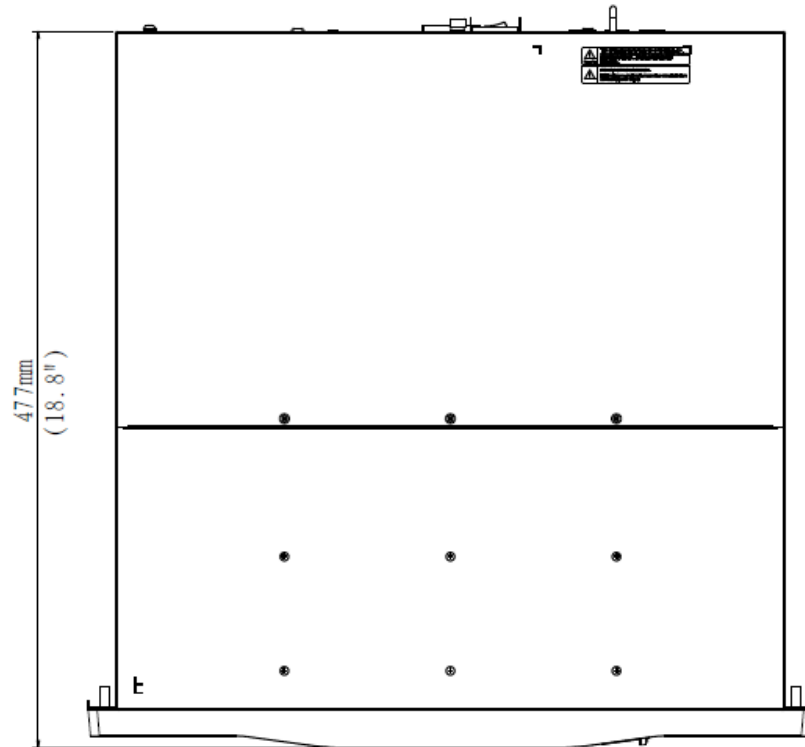

Dimensions

www.iid2secure.nl
Extra Benefits, Less Price
Finestrat,19, 03530 La Nucia, Alicante, Spain
© IID Secure Tech S.L.U. 2019

Heemdtedestraat 16 Amsterdam, Netherlands
Support@iid2secure.nl
+31614762425
Data Subject to change without notice