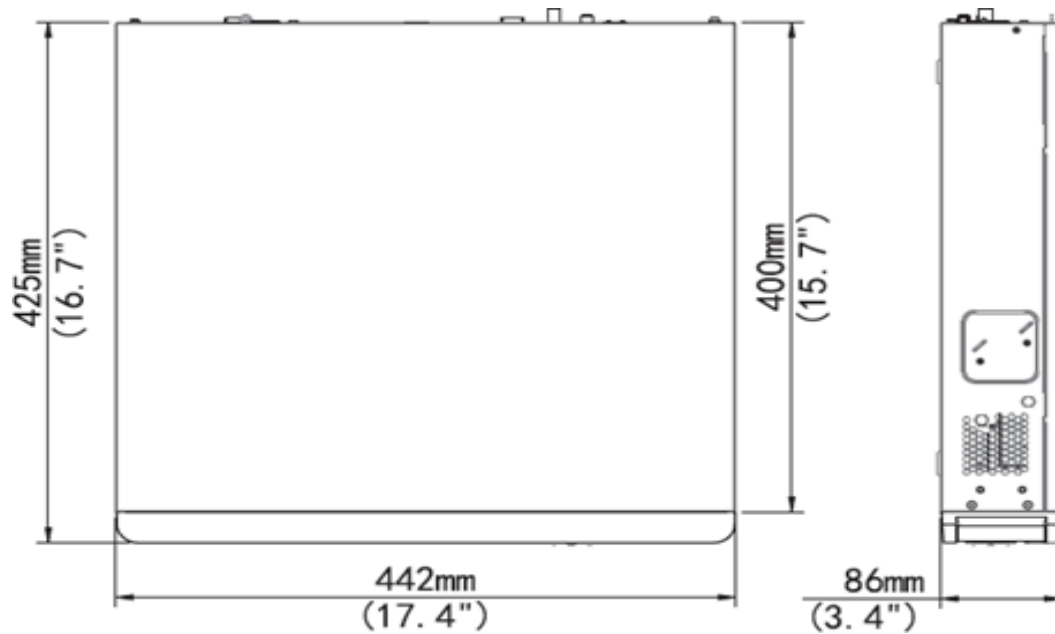

Capability	3 x 12MP@25, 4 x 4K@30, 8 x 4MP@30, 16 x 1080P@30, 32 x 960P@25, 36 x 720P@30, 64 x D1
Hard Disk	
SATA	8 SATA interfaces
Capacity	up to 10TB for each HDD
eSATA	1 eSATA interface
Smart	
VCA Detection	Face detection, Intrusion detection, Cross line detection, Audio detection, Defocus detection, Scene change detection, Auto tracking
VCA Search	Face search, Behavior search
Statistical Analysis	People counting
Disk Array	
Array Type	RAID 0, 1, 5, 6, 10
External Interface	
Network Interface	2 RJ45 10M/100M/1000M self-adaptive Ethernet Interfaces
Serial Interface	1 x RS232, 1 x RS485
USB Interface	Front panel: 2 x USB2.0,Rear panel: 1 x USB3.0
Alarm In	16-ch
Alarm Out	4-ch
General	
Power Supply	100 ~ 240 VAC
	Power Consumption: ≤ 20 W(without HDD)
Working Environment	-10°C ~ + 55°C (+14°F ~ +131°F), Humidity ≤ 90% RH(non-condensing)
Dimensions(WxDxH)	442mm x425mmx 86mm (17.4" x 16.7"x 3.4")
Weight (without HDD)	≤ 5.13 Kg (11.31 lb)

Dimensions

Rear Panel