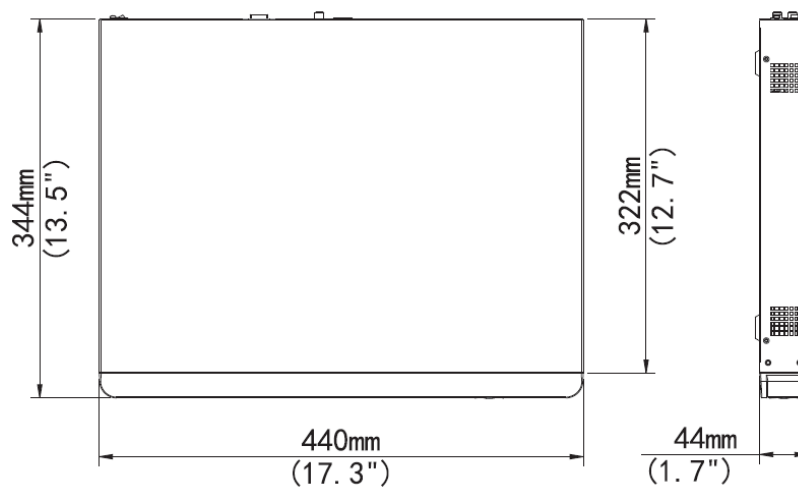

Dimensions

www.iid2secure.nl
Extra Benefits, Less Price
Finestrat,19, 03530 La Nucia, Alicante, Spain
© IID Secure Tech S.L.U. 2019

Heemtedestraat 16 Amsterdam, Netherlands
Support@iid2secure.nl
+31614762425
Data Subject to change without notice