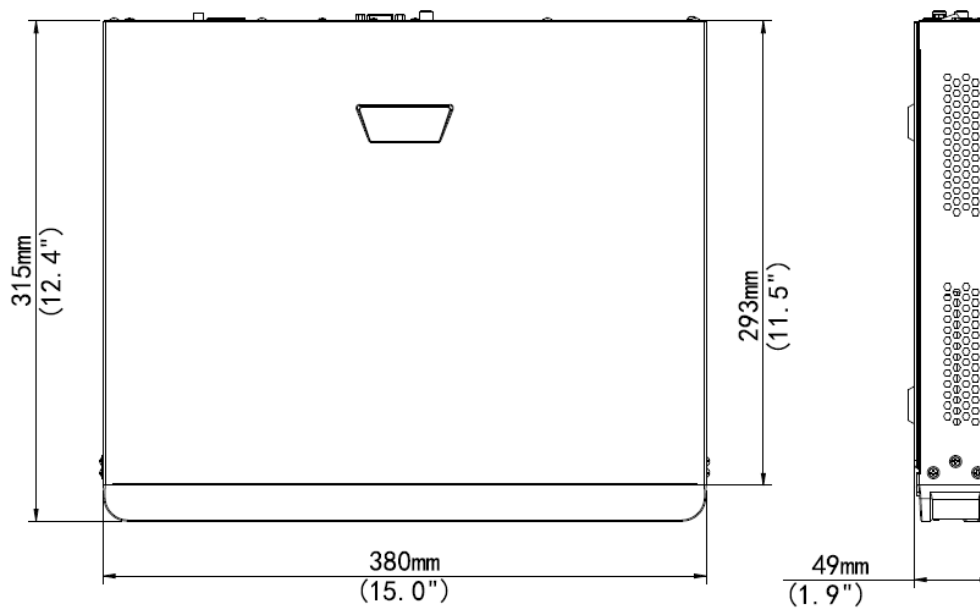

Dimensions

www.iid2secure.nl
Extra Benefits, Less Price
Finestrat,19, 03530 La Nucia, Alicante, Spain
© IID Secure Tech S.L.U. 2019

Heemtedestraat 16 Amsterdam, Netherlands
Support@iid2secure.nl
+31614762425
Data Subject to change without notice