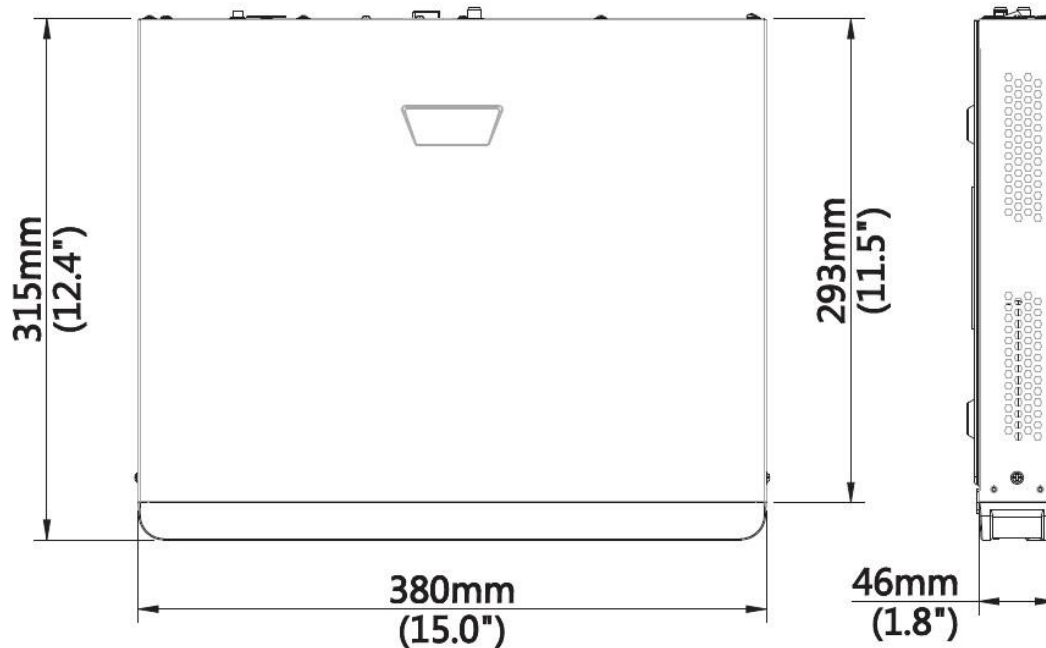

## Specifications

|                      | IID-NVR08P2S8PAM  | IID-NVR16P2S8PAM   |
|----------------------|---|--------------------|
| Video/Audio Input    |   |                    |
| IP Video Input       | 8-ch  | 16-ch              |
| Two-way Audio Input  | 1-ch, RCA   |                    |
| Network              |   |                    |
| Incoming Bandwidth   | 80Mbps  | 160Mbps            |
| Outgoing Bandwidth   | 160Mbps   | 320Mbps            |
| Remote Users         | 128   |                    |
| Protocols            | P2P, UPnP, NTP, DHCP, PPPoE   |                    |
| Video/Audio Output   |   |                    |
| HDMI/VGA Output      | VGA:<br>1920x1080p /60Hz, 1920x1080p /50Hz, 1600x1200 /60Hz, 1280x1024 /60Hz, 1280x720 /60Hz, 1024x768 /60Hz<br>HDMI:<br>4K (3840x2160) /60Hz, 4K (3840x2160) /30Hz, 1920x1080p /60Hz, 1920x1080p /50Hz, 1600x1200 /60Hz, 1280x1024 /60Hz, 1280x720 /60Hz, 1024x768 /60Hz |                    |
| Recording Resolution | 12MP/8MP/6MP/5MP/4MP/3MP/1080p/960p/720p/D1/2CIF/CIF  |                    |
| Audio Output         | 1-ch, RCA   |                    |
| Synchronous Playback | 8-ch  | 16-ch              |
| Corridor Mode Screen | 3/4/5/7/9   | 3/4/5/7/9/10/12/16 |
| Decoding             |   |                    |
| Decoding format      | Ultra 265, H.265, H.264   |                    |
| Live view/ Playback  | 12MP/8MP/6MP/5MP/4MP/3MP/1080p/960p/720p/D1/2CIF/CIF  |                    |
| Capability           | 3 x 12MP@25, 4 x 4K@30, 8 x 4MP@30, 16 x 1080P@30   |                    |
| Hard Disk            |   |                    |
| SATA                 | 2 SATA interfaces   |                    |
| Capacity             | up to 10TB for each disk  |                    |

## Dimensions