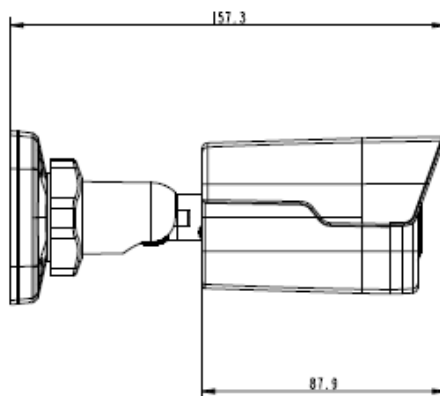

Dimensions

www.iid2secure.nl
Extra Benefits, Less Price
Finestrat,19, 03530 La Nucia, Alicante, Spain
© IID Secure Tech S.L.U. 2019

Heemtedestraat 16 Amsterdam, Netherlands
Support@iid2secure.nl
+31614762425
Data Subject to change without notice