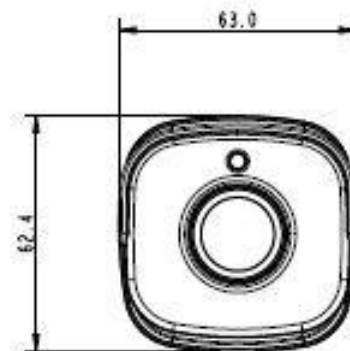

Dimensions

www.iid2secure.nl
Extra Benefits, Less Price
Finestrat,19, 03530 La Nucia, Alicante, Spain
© IID Secure Tech S.L.U. 2019

Heemtedestraat 16 Amsterdam, Netherlands
Support@iid2secure.nl
+31614762425
Data Subject to change without notice