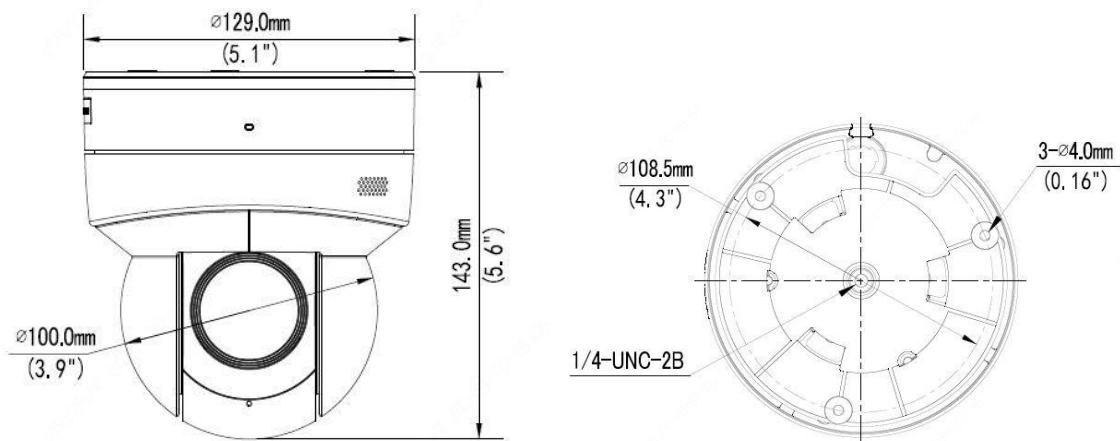

Dimensions

www.iid2secure.nl
Extra Benefits, Less Price
Finestrat,19, 03530 La Nucia, Alicante, Spain
© IID Secure Tech S.L.U. 2019

Heemtedestraat 16 Amsterdam, Netherlands
Support@iid2secure.nl
+31614762425
Data Subject to change without notice