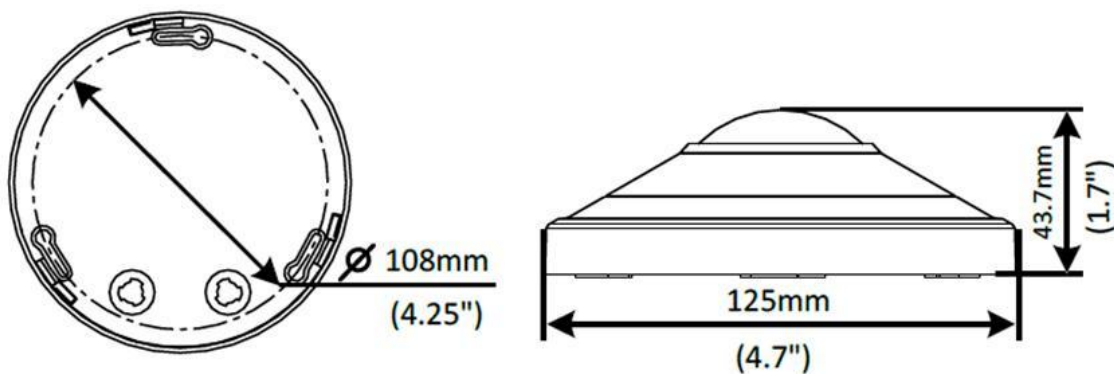

Dimensions

www.iid2secure.nl
Extra Benefits, Less Price
Finestrat,19, 03530 La Nucia, Alicante, Spain
© IID Secure Tech S.L.U. 2019

Heemtedestraat 16 Amsterdam, Netherlands
Support@iid2secure.nl
+31614762425
Data Subject to change without notice