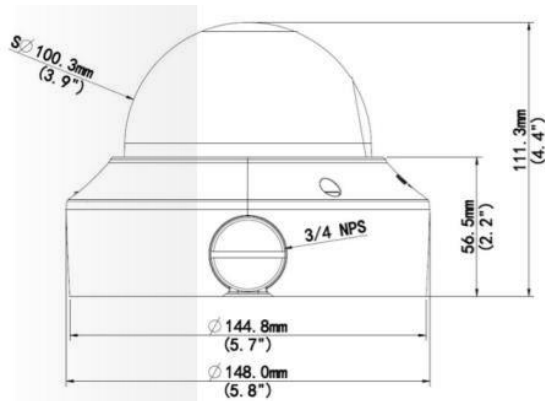

Dimensions

www.iid2secure.nl
Extra Benefits, Less Price
Finestrat,19, 03530 La Nucia, Alicante, Spain
© IID Secure Tech S.L.U. 2019

Heemtedestraat 16 Amsterdam, Netherlands
Support@iid2secure.nl
+31614762425
Data Subject to change without notice