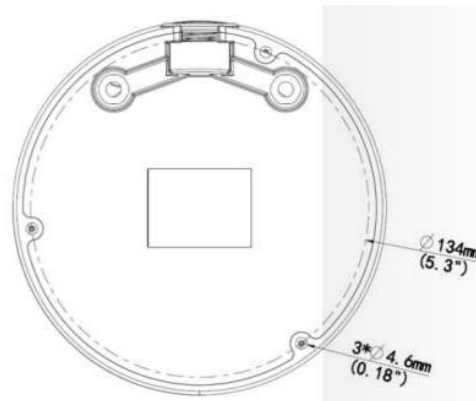

Dimensions

www.iid2secure.nl
Extra Benefits, Less Price
Finestrat,19, 03530 La Nucia, Alicante, Spain
© IID Secure Tech S.L.U. 2019

Heemtedestraat 16 Amsterdam, Netherlands
Support@iid2secure.nl
+31614762425
Data Subject to change without notice