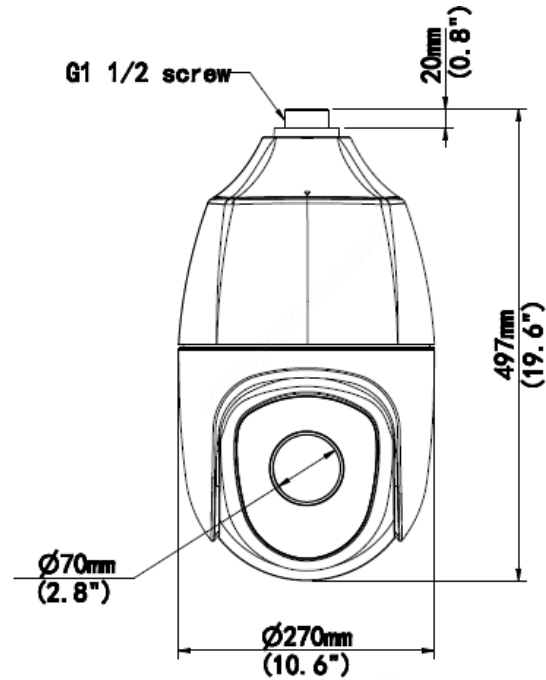

Dimensions

www.iid2secure.nl
Extra Benefits, Less Price
Finestrat,19, 03530 La Nucia, Alicante, Spain
© IID Secure Tech S.L.U. 2019

Heemdtedestraat 16 Amsterdam, Netherlands
Support@iid2secure.nl
+31614762425
Data Subject to change without notice