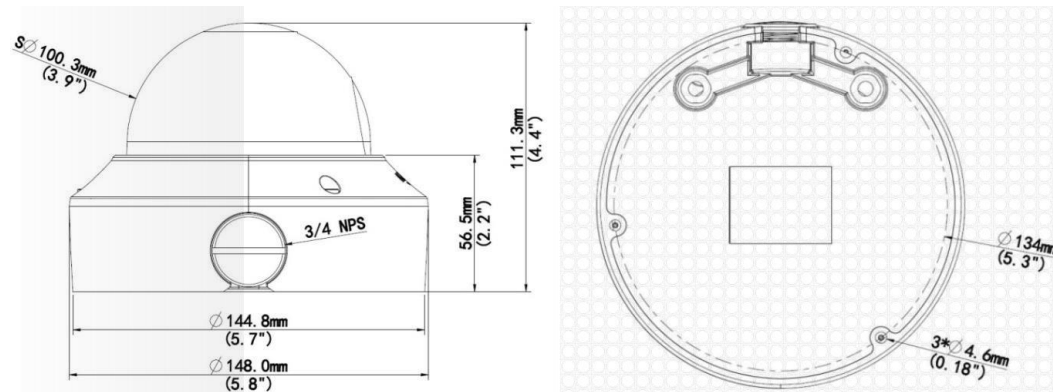

Dimension

www.iid2secure.nl
Extra Benefits, Less Price
Finestrat, 19, 03530 La Nucia, Alicante, Spain
© IID Secure Tech S.L.U. 2019

Heemtedestraat 16 Amsterdam, Netherlands
Support@iid2secure.nl
+31614762425
Data Subject to change without notice