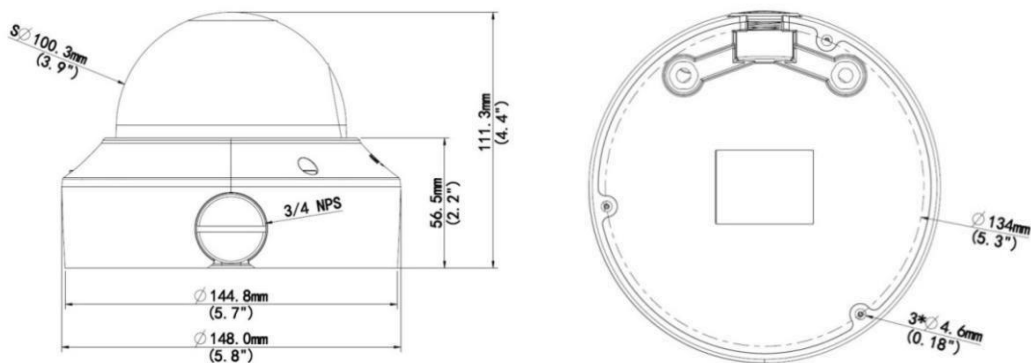

Dimensions

www.iid2secure.nl
Extra Benefits, Less Price
Finestrat,19, 03530 La Nucia, Alicante, Spain
© IID Secure Tech S.L.U. 2019

Heemdtedestraat 16 Amsterdam, Netherlands
Support@iid2secure.nl
+31614762425
Data Subject to change without notice