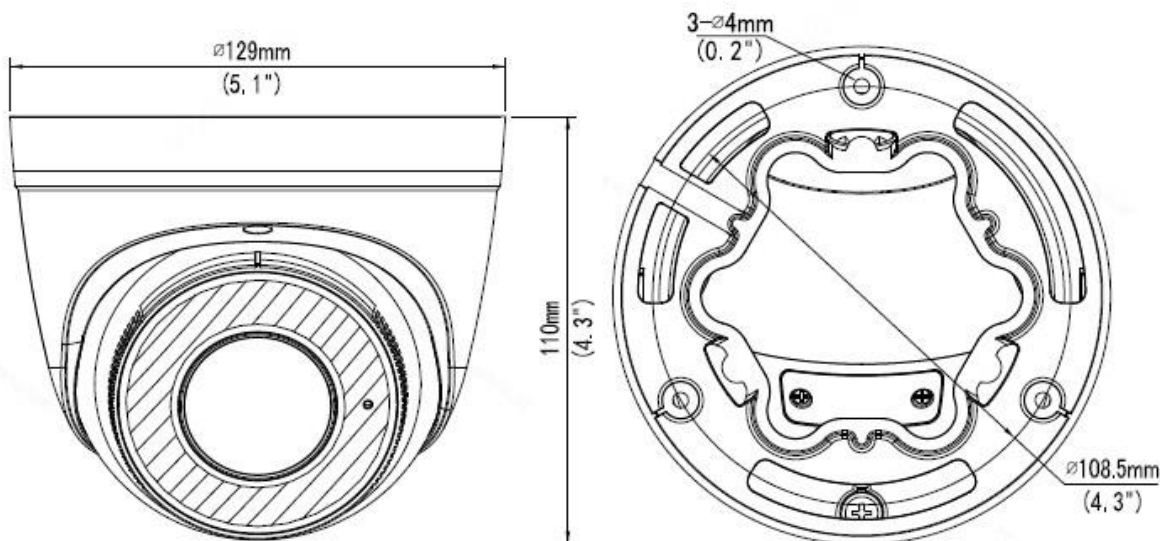

Certifications	
EMC	CE-EMC (EN 55032: 2015+A1:2020, EN 61000-3-3: 2013+A1: 2019, EN IEC 61000-3-2: 2019+A1: 2021, EN 55035: 2017+A11:2020) FCC (FCC CFR 47 part15 B, ANSI C63.4-2014)
Safety	CE LVD (EN 62368-1:2014+A11:2017) CB (IEC 62368-1:2014) UL (UL 62368-1, 2nd Ed., Issue Date: 2014-12-01)
Environment	CE-ROHS (2011/65/EU; (EU)2015/863); WEEE (2012/19/EU); REACH (Regulation (EC) No 1907/2006)
Protection	IP67 (IEC 60529:1989+AMD1:1999+AMD2:2013)
General	
Power	DC 12V±25%, PoE (IEEE 802.3af)
	Power consumption: Max 8.0W
Power Interface	Ø 5.5mm coaxial power plug
Dimensions (Ø x H)	Ø129 x 110mm (Ø5.1" x 4.3")
Weight	0.67kg (1.48lb)
Material	Metal
Working Environment	-30°C ~ 60°C (-22°F ~ 140°F), Humidity: ≤95% RH (non-condensing)
Storage Environment	-30°C ~ 60°C (-22°F ~ 140°F), Humidity: ≤95% RH (non-condensing)
Surge Protection	6KV
Reset Button	Support

Dimensions

www.iid2secure.nl
Extra Benefits, Less Price
Finestrat, 19, 03530 La Nucia, Alicante, Spain
© IID Secure Tech S.L.U. 2019

Heemdtedestraat 16 Amsterdam, Netherlands
Support@iid2secure.nl
+31614762425
Data Subject to change without notice