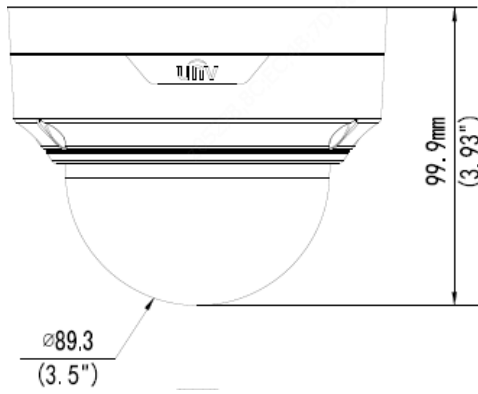

Dimensions

www.iid2secure.nl
Extra Benefits, Less Price
Finestrat,19, 03530 La Nucia, Alicante, Spain
© IID Secure Tech S.L.U. 2019

Heemtedestraat 16 Amsterdam, Netherlands
Support@iid2secure.nl
+31614762425
Data Subject to change without notice