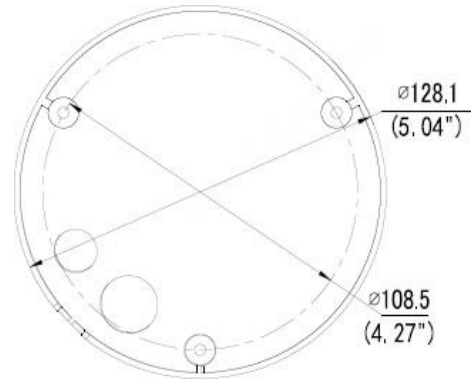

Dimensions

www.iid2secure.nl
Extra Benefits, Less Price
Finestrat,19, 03530 La Nucia, Alicante, Spain
© IID Secure Tech S.L.U. 2019

Heemtedestraat 16 Amsterdam, Netherlands
Support@iid2secure.nl
+31614762425
Data Subject to change without notice