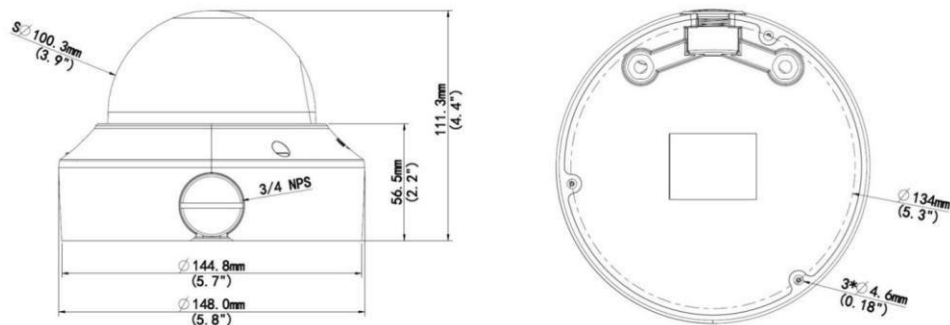

D
Suppression	Supported	
Sampling Rate	8KHZ	
Storage		
Edge Storage	Micro SD, up to 256GB	
Network		
Protocols	IPv4, IGMP, ICMP, ARP, TCP, UDP, DHCP, PPPoE, RTP, RTSP, RTCP, DNS, DDNS, NTP, FTP, UPnP, HTTP, HTTPS, SMTP, 802.1x, SNMP, QoS	
Compatible Integration	ONVIF (Profile S, Profile G, Profile T), API	
Interface		
Audio I/O	Audio cable	
	Input: impedance 35kΩ; amplitude 2V [p-p]	
	Output: impedance 600Ω; amplitude 2V [p-p]	
Alarm I/O	1/1	
Network	1 RJ45 10M/100M Base-TX Ethernet	
Video Output	1 BNC, impedance 75Ω; amplitude 1V [p-p]	
General		
Power	DC 12V±25%, PoE (IEEE 802.3af)	
	Power consumption: Max 7.2W	
Dimensions (Ø x H)	Ø148 x 111.3mm (Ø5.8" x 4.4")	
Weight	0.92kg (2.0lb)	
Working Environment	-40°C ~ 60°C (-40°F ~ 140°F), Humidity: ≤95% RH (non-condensing)	
Ingress Protection	IP67	
Vandal Resistant	IK10	
Reset Button	Supported	

Dimensions

www.iid2secure.nl
Extra Benefits, Less Price
Finestrat,19, 03530 La Nucia, Alicante, Spain
© IID Secure Tech S.L.U. 2019

Heemtedestraat 16 Amsterdam, Netherlands
Support@iid2secure.nl
+31614762425
Data Subject to change without notice