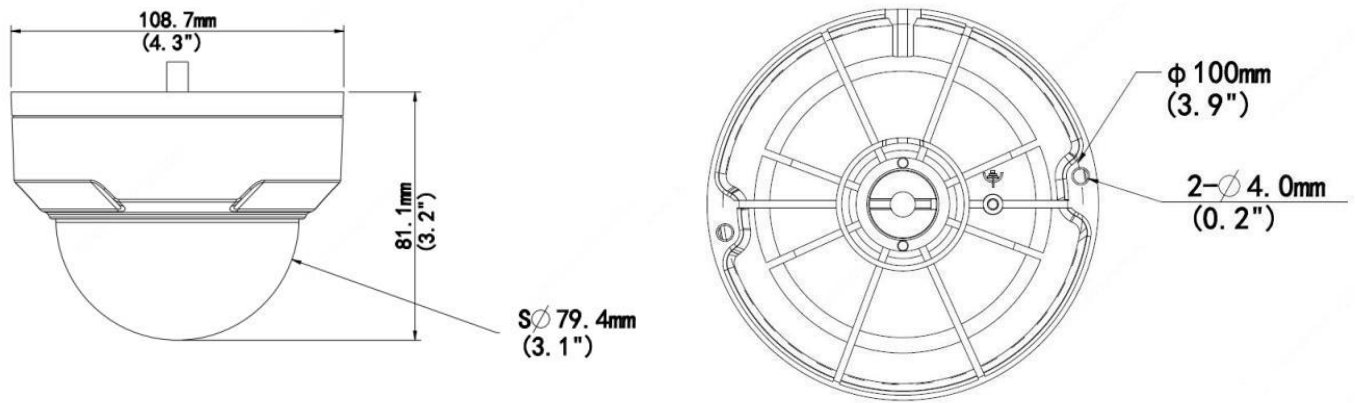

Dimensions

www.iid2secure.nl
Extra Benefits, Less Price
Finestrat,19, 03530 La Nucia, Alicante, Spain
© IID Secure Tech S.L.U. 2019

Heemdtedestraat 16 Amsterdam, Netherlands
Support@iid2secure.nl
+31614762425
Data Subject to change without notice