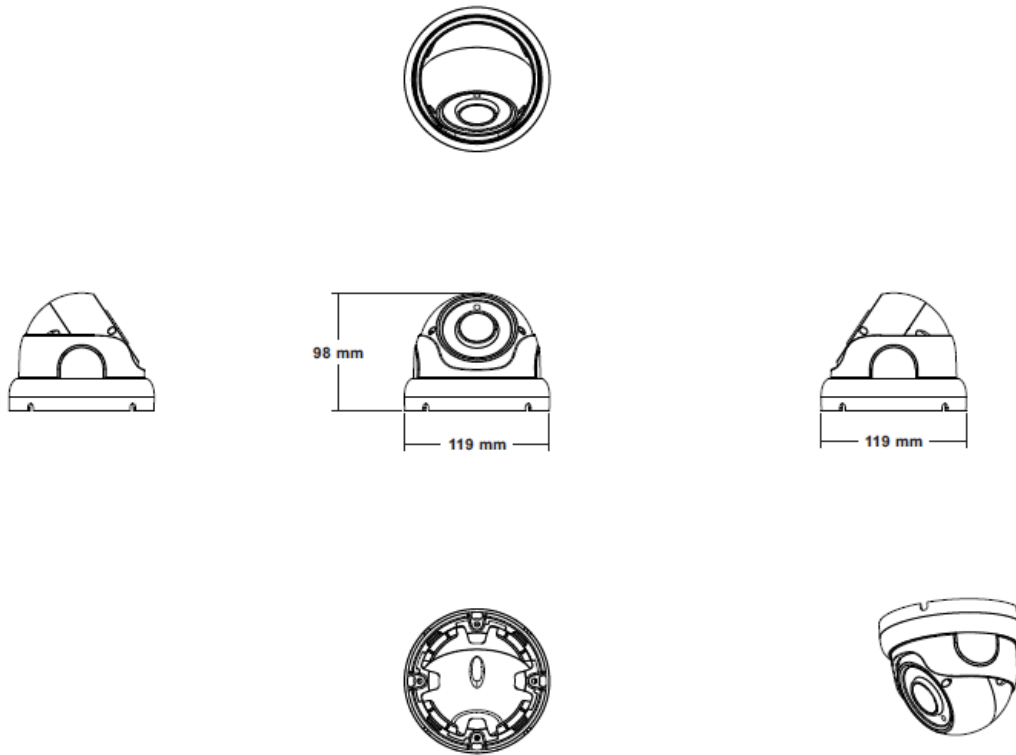

Dimensions

www.iid2secure.nl
Extra Benefits, Less Price
Finestrat,19, 03530 La Nucia, Alicante, Spain
© IID Secure Tech S.L.U. 2019

Heemtedestraat 16 Amsterdam, Netherlands
Support@iid2secure.nl
+31614762425
Data Subject to change without notice