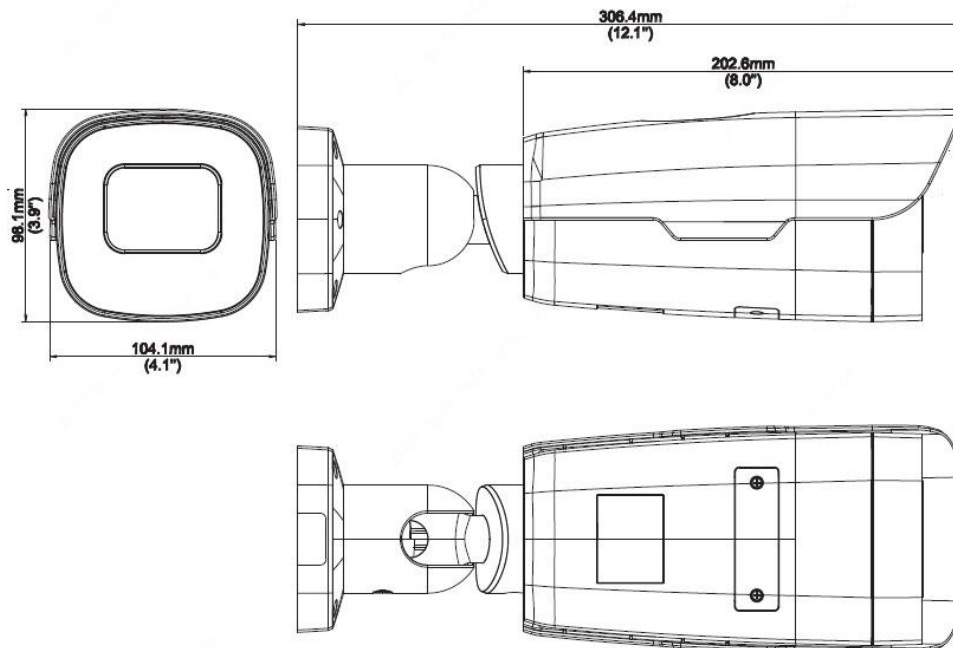

Dimensions

www.iid2secure.nl
Extra Benefits, Less Price
Finestrat,19, 03530 La Nucia, Alicante, Spain
© IID Secure Tech S.L.U. 2019

Heemdtedestraat 16 Amsterdam, Netherlands
Support@iid2secure.nl
+31614762425
Data Subject to change without notice