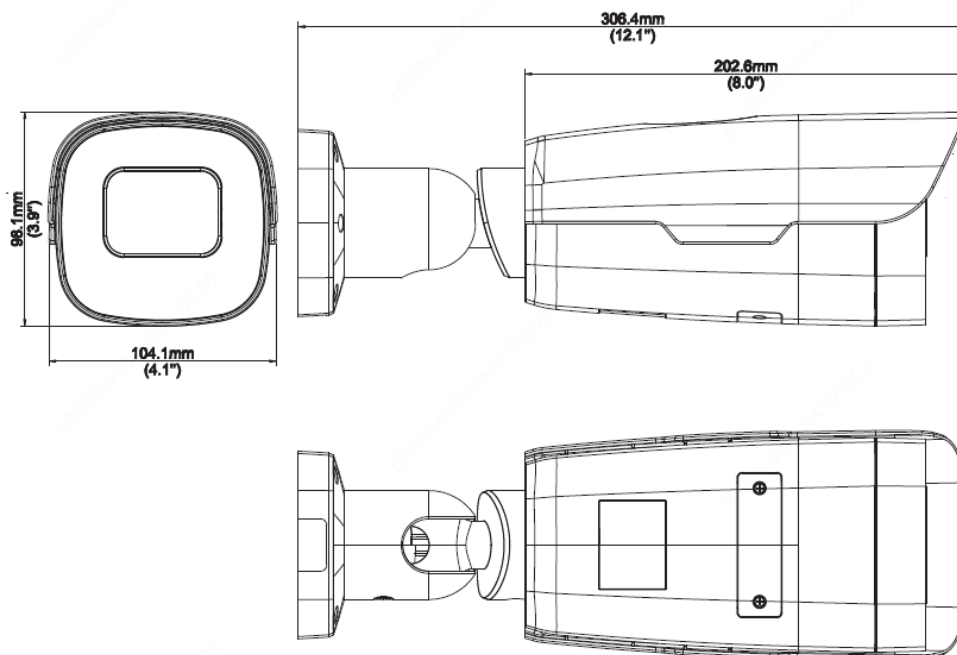

Network	1 x RJ45 10M/100M/1000M Base-TX Ethernet
Video Output	N/A
Certifications	
EMC	CE-EMC (EN 55032: 2015+A1:2020, EN 61000-3-3: 2013+A1: 2019, EN IEC 61000-3-2: 2019+A1: 2021, EN 55035: 2017+A11:2020) FCC (FCC CFR 47 part15 B, ANSI C63.4-2014)
Safety	CE LVD (EN 62368-1:2014+A11:2017) CB (IEC 62368-1:2014) UL (UL 62368-1, 2nd Ed., Issue Date: 2014-12-01)
Environment	CE-RoHS (2011/65/EU;(EU)2015/863); WEEE (2012/19/EU); Reach (Regulation (EC) No 1907/2006)
Protection	IP67 (IEC 60529:1989+AMD1:1999+AMD2:2013) IK10 (IEC 62262:2002)
General	
Power	AC24V±25%, DC12V(-10%~+25%), PoE(IEEE802.3at)
	Power consumption: Max 14W
Power Interface	Wires with cold-pressed terminal
Dimensions (Ø x H)	Φ306.4x104.1x98.1mm(Φ12.1"x4.1"x3.9")
Weight	1.60kg(3.52lb)
Working Environment	-40°C ~60°C (-40°F ~ 140°F), Humidity: ≤95% RH (non-condensing)
Storage Environment	-40°C ~70°C (-40°F ~ 158°F), Humidity: ≤95% RH (non-condensing)
Surge protection	6KV
Reset button	Support

Dimensions

www.iid2secure.nl
Extra Benefits, Less Price
Finestrat,19, 03530 La Nucia, Alicante, Spain
© IID Secure Tech S.L.U. 2019

Heemtedestraat 16 Amsterdam, Netherlands
Support@iid2secure.nl
+31614762425
Data Subject to change without notice