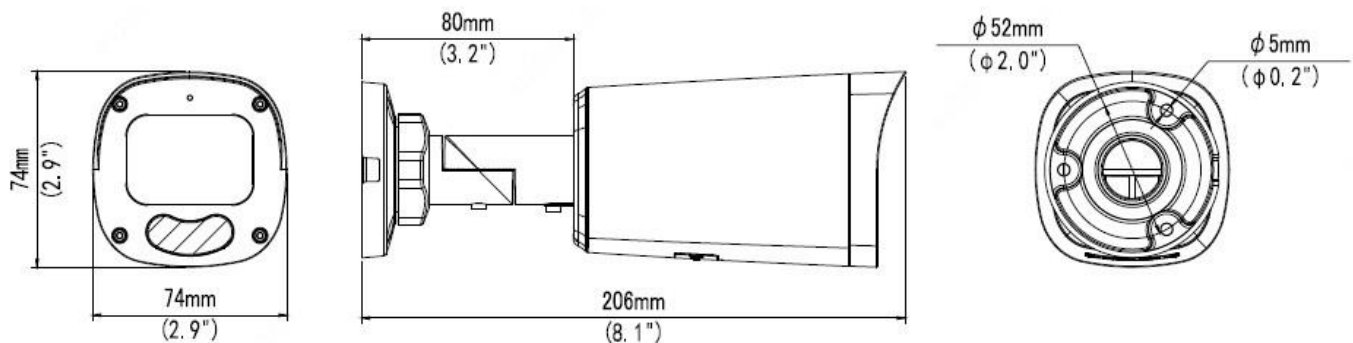

Dimensions

www.iid2secure.nl
Extra Benefits, Less Price
Finestrat, 19, 03530 La Nucia, Alicante, Spain
© IID Secure Tech S.L.U. 2019

Heemdtedestraat 16 Amsterdam, Netherlands
Support@iid2secure.nl
+31614762425
Data Subject to change without notice