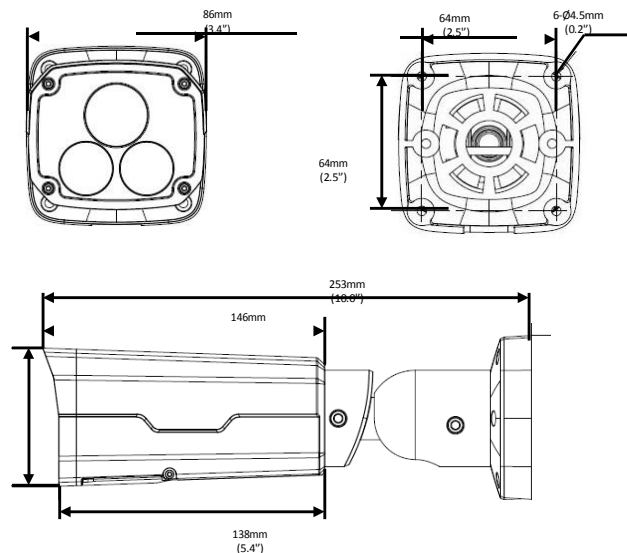

Network	
Protocols	IPv4, IGMP, ICMP, ARP, TCP, UDP, DHCP, PPPoE, RTP, RTSP, RTCP, DNS, DDNS, NTP, FTP, UPnP, HTTP, HTTPS, SMTP, 802.1x, SNMP, QoS
Compatible Integration	ONVIF (Profile S, Profile G, Profile T), API
Interface	
Network	1 RJ45 10M/100M Base-TX Ethernet
General	
Power	DC 12V±25%, PoE (IEEE 802.3af)
	Power consumption: Max 9W
Dimensions (L x W x H)	253.4 x 86 x 71.7mm (9.98" x 3.4" x 2.8")
Weight	1.0kg (2.2lb)
Working Environment	-35°C ~ 60°C (-31°F ~ 140°F), Humidity: ≤95% RH (non-condensing)
Ingress Protection	IP67
Vandal Resistant	IK10

Dimensions

www.iid2secure.nl
Extra Benefits, Less Price
Finestrat,19, 03530 La Nucia, Alicante, Spain
© IID Secure Tech S.L.U. 2019

Heemdtedestraat 16 Amsterdam, Netherlands
Support@iid2secure.nl
+31614762425
Data Subject to change without notice