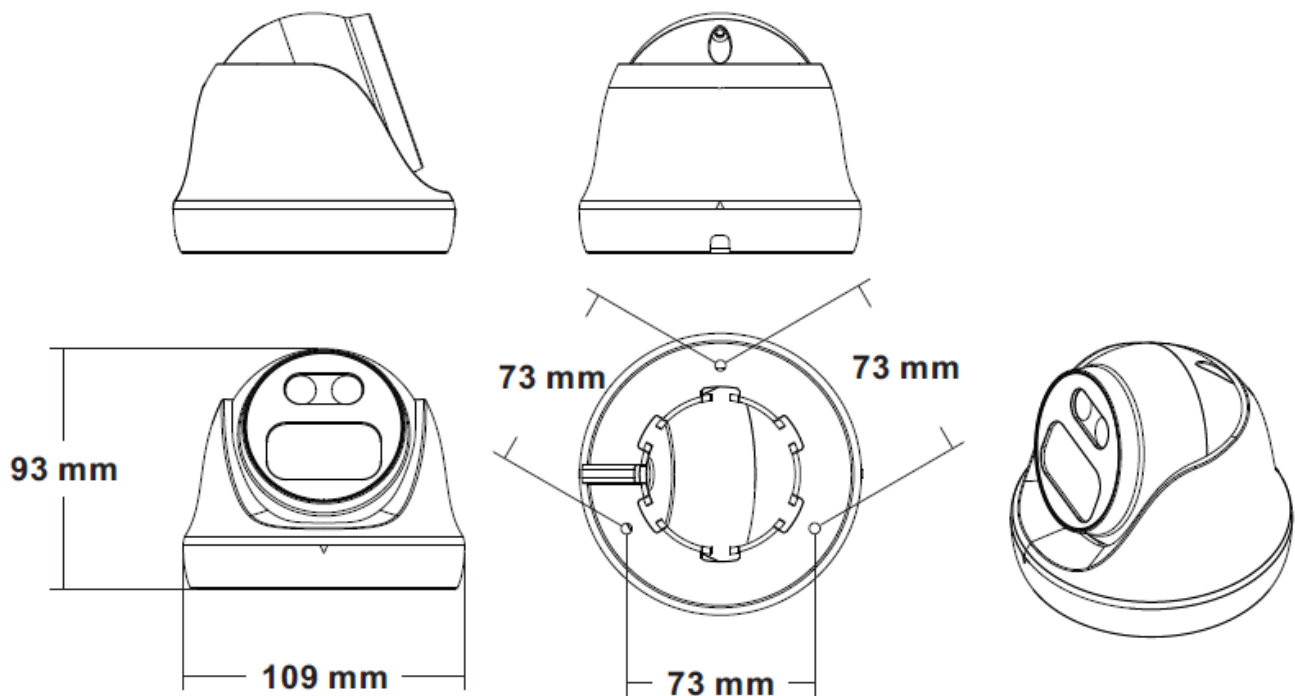

Heemtedestraat 16 Amsterdam, Netherlands
Support@iid2secure.nl
+31614762425
Data Subject to change without notice

Specification

Model NO.	AD2S25M
Video Output Mode	AHD/TVI: 5M@20fps/12.5fps, 4M@30fps, 2M@30fps; CVI: 4M@30fps, 2M@30fps
Camera	
Image Sensor	1/3" CMOS Sensor
Image Resolution	5M:2592*1944 4M:2560*1440 2M:1920*1080
TV System	PAL/NTSC
Electronic Shutter	AUTO
Scanning System	Progressive Scan
Lens	
Focus Length	2.8mm
Focus Control	Fixed
Lens Type	Fixed
Night Vision	
IR Cut Filter	YES
Infrared LED	NO, Support Warm white (4000K)
Light Distance	up to 25m
IR Status	AGC Auto Control
Camera Features	
Starlight	/
Day/Night	color
OSD Menu	YES
WDR	DWDR
UTC	YES
Noise Reduction	DNR
Coaxial Audio	/
White Balance	AUTO / MANUAL
Gain Control	AUTO
General	
Housing	Metal, IP67
Bracket	Optional
Operation Temperature	-10°C ~ +60°C RH95% Max
Storage Temperature	-20°C ~ +60°C RH95% Max
Power Source	DC12V±10%, 450mA
Dimension	ϕ 109 x 93(H) mm
Weight	800g

Material	Aluminum & SECC & PC
Dimension(WxHxD)	Φ109 x 93mm
Weight	single set 600g (with packaging 800g)
Color	Sand Grain White
Operating Temperature	-20°C ~ +60°C
Humidity	< 95% RH

Dimensions

www.iid2secure.nl
Extra Benefits, Less Price
Finestrat,19, 03530 La Nucia, Alicante, Spain
© IID Secure Tech S.L.U. 2019