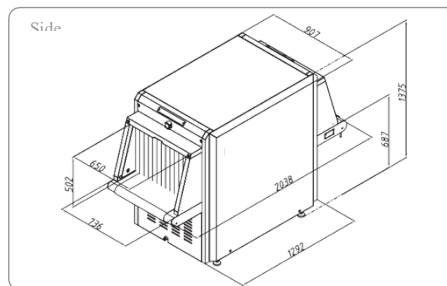

Installation Data

- Size.....2038 mm (L) x 907 mm (W) x 1375 mm (H)
- Weight..... 600 KG
- Working Temperature/ Humidity..... 0°C~+ 45°C / 10%~95% (non-condensing)
- Storage Temperature/ Humidity..... - 40°C~+60°C / 10%~95% (non-condensing)
- Power Supply..... AC 220 V(+10%~-15%) 50±3 (Hz)
- Power consumption.....About 0.46 (KVA)