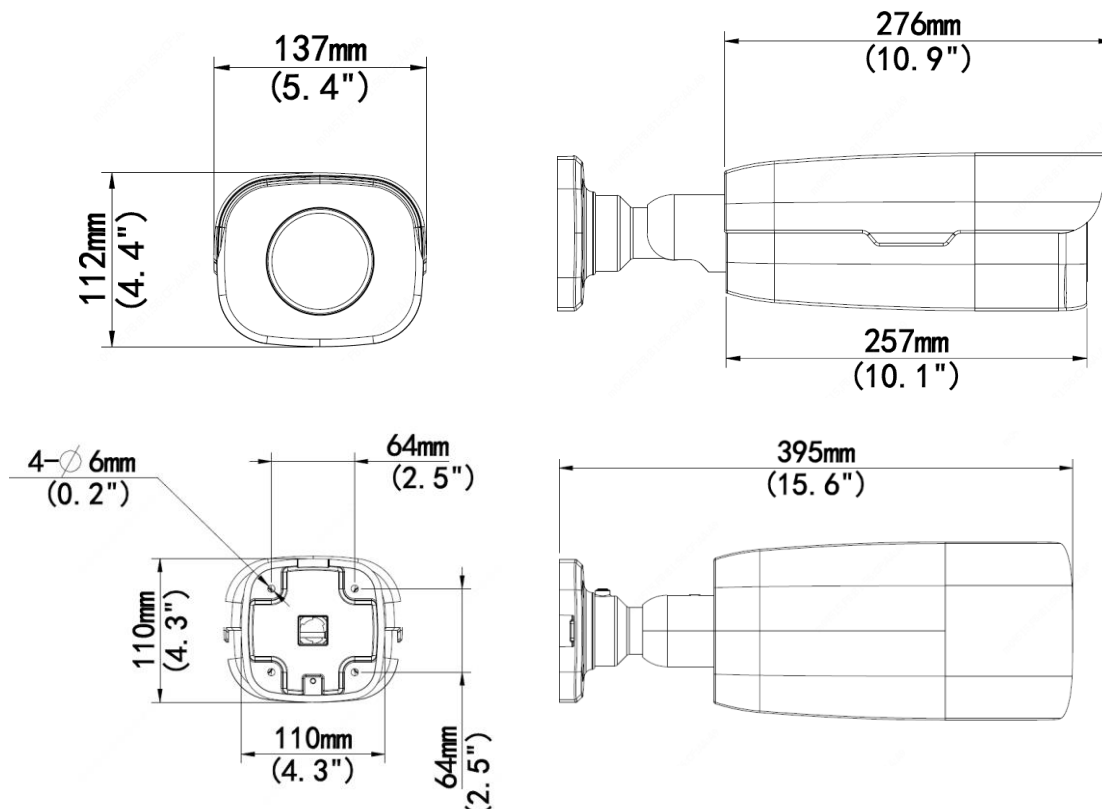

Certification	
EMC	CE-EMC (EN 55032: 2015+A1:2020, EN 61000-3-3: 2013+A1: 2019, EN IEC 61000-3-2: 2019+A1: 2021, EN 55035: 2017+A11:2020) FCC (FCC CFR 47 part15 B, ANSI C63.4-2014)
Safety	CE LVD (EN 62368-1:2014+A11:2017) CB (IEC 62368-1:2014) UL (UL 62368-1, 2nd Ed., Issue Date: 2014-12-01)
Environment	CE-RoHS (2011/65/EU;(EU)2015/863); WEEE (2012/19/EU); Reach (Regulation (EC) No 1907/2006)
Protection	IP67 (IEC 60529:1989+AMD1:1999+AMD2:2013)
General	
Power	AC24V(±25%), PoE(IEEE 802.3at)
	Power consumption: Max 15.0W
Power Interface	Wires with cold-pressed terminal
Dimensions (L x W x H)	395 x 137 x 112mm (15.6" x 5.4" x 4.4")
Weight	3.7kg(8.16lb)
Working Environment	-40°C~60°C(-40°F ~ 140°F), Humidity: ≤95% RH (non-condensing)
Storage Environment	-40°C~70°C(-40°F ~ 158°F), Humidity: ≤95% RH (non-condensing)
Surge protection	6KV
Reset button	Support

Dimensions

www.iid2secure.nl
Extra Benefits, Less Price
Finestrat,19, 03530 La Nucia, Alicante, Spain
© IID Secure Tech S.L.U. 2019

Heemdtedestraat 16 Amsterdam, Netherlands
Support@iid2secure.nl
+31614762425
Data Subject to change without notice