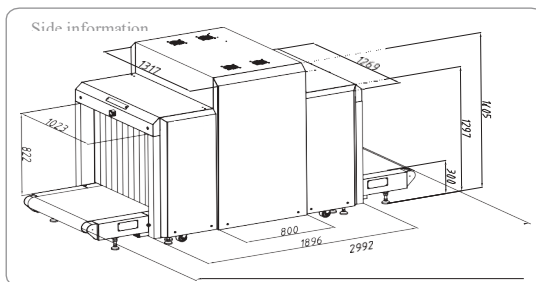

General Specification

- Tunnel size..... 1023 mm (W) x 822 mm (H)
- Conveyor Speed.....0.2 m/s、 0.4 m/s (Two steps adjustable)
- Conveyor Height..... 300 mm
- Max. Load..... 200 kg (Evenly distributed)
- Resolution.....Typical: AWG 40 Standard: AWG 36
- Penetration(Steel).....Typical: 32 mm Standard: 30 mm
- Spatial Resolution.....Horizontal: Φ1.3 mm Vertical: Φ1.6 mm
- Image Resolution..... 19"LED (Double Display)

Installation Data

- Size.....2992 mm (L) x 1317 mm (W) x 1605 mm (H)
- Weight.....950 KG
- Working Temperature / Humidity..... 0°C ~ + 45°C / 10% ~ 95% (non-condensing)
- Storage Temperature / Humidity..... - 40°C ~ + 60°C / 10% ~ 95% (non-condensing)
- Power Supply..... AC 220 V (+10% ~ -15%) 50±3 (Hz)
- Power consumption.....About 0.50 (KVA)