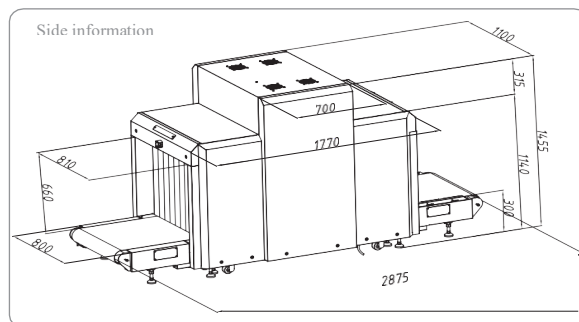

General Specification

- Tunnel size.810 mm (W) x 660 mm (H)
- Conveyor Speed. 0.2 m/s
- Conveyor Height. 300 mm
- Max. Load..... 200 kg (Evenly distributed)
- Resolution.....Typical: AWG 40 Standard: AWG 36
- Penetration(Steel).....Typical: 32 mm Standard: 30 mm
- Spatial Resolution.....Horizontal: Φ1.0 mm Vertical: Φ1.3 mm
- Image Resolution..... 19"LED (Single Display)

Installation Data

- Size.2875 mm (L) x 1100 mm (W) x 1455 mm (H)
- Weight.....800 KG
- Working Temperature / Humidity.0°C ~ + 45°C / 10% ~ 95% (non-condensing)
- Storage Temperature / Humidity.- 40°C ~ + 60°C / 10% ~ 95% (non-condensing)
- Power Supply..... AC 220 V(+10%~-15%) 50±3 (Hz)
- Power consumption.About 0.45 (KVA)