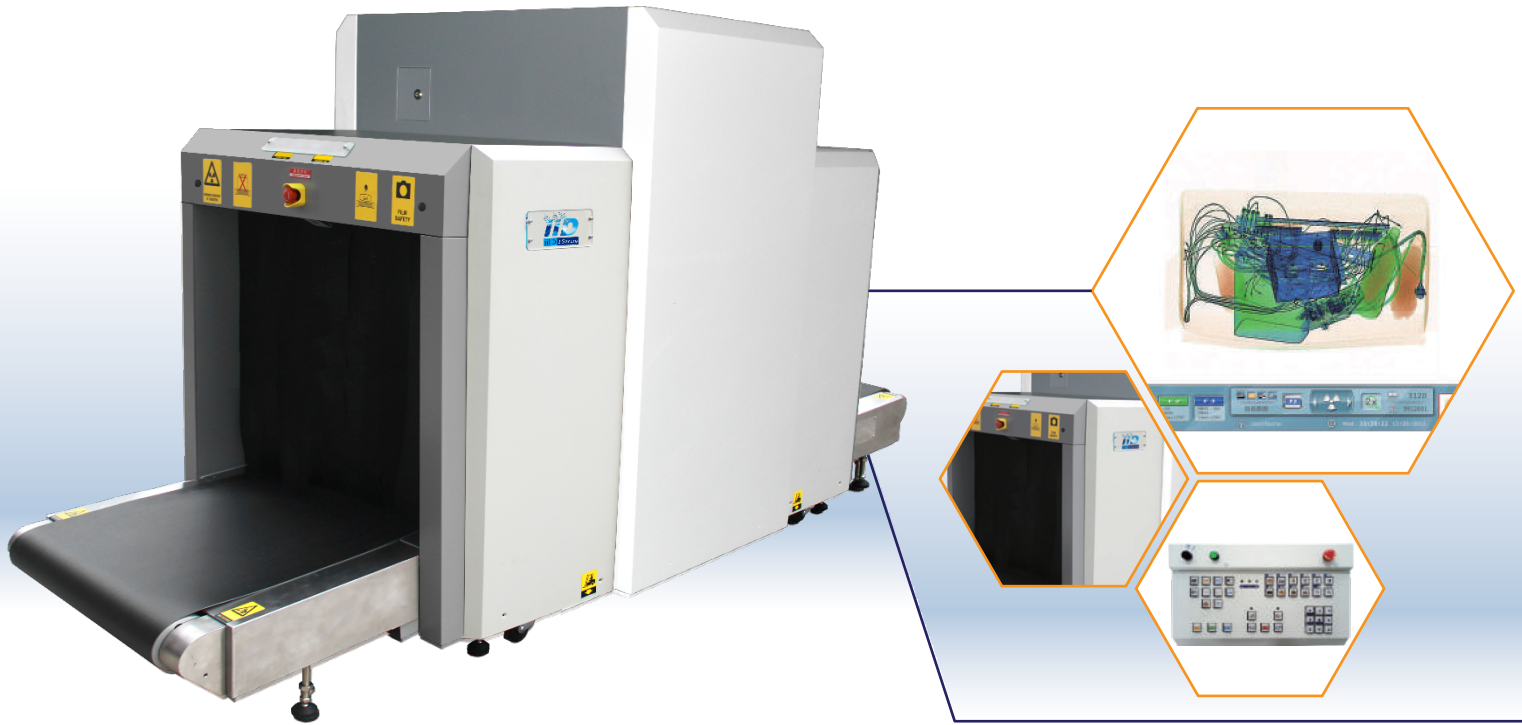

IIDX-8065

Multi-Energy X-Ray Security Inspection Equipment

Product Instruction

IIDX-8065 is a practical large tunnel design x-ray security equipment which is perfectly suitable for scanning bulky objects, oversize luggage, freights and so on.

IIDX-8065 has high mobility (and could be easily move to any locations which need the security inspection) through rolling casters.

IIDX is an ideal model for baggage scanning because of its reasonable design and various image-processing functions.

Technology Features

- ◆ Shiny clear images
- ◆ Sophisticated design with multi-functions operator interface
- ◆ High- resolution
- ◆ Can increase the conveyor speed to 0.3m/s(Customized)
- ◆ Collection the high-speed parallel of detection data
- ◆ With network interface to achieve total network management
- ◆ Support JPG & BMP image transformation format to USB

General Specification

- Tunnel size.810 mm (W) x 660 mm (H)
- Conveyor Speed. 0.2 m/s
- Conveyor Height. 300 mm
- Max. Load..... 200 kg (Evenly distributed)
- Resolution.....Typical: AWG 40 Standard: AWG 36
- Penetration(Steel).....Typical: 32 mm Standard: 30 mm
- Spatial Resolution.....Horizontal: Φ1.0 mm Vertical: Φ1.3 mm
- Image Resolution..... 19"LED (Single Display)